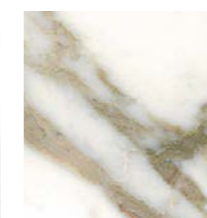

MACCHIA VECCHIA 4D

MACCHIA VECCHIA is the outcome of a quest to create a collection with a white surface crisscrossed by strong grey and gold veins that emulates Carrara marble. It unites the beauty of Carrara's singular design with the advantages of cutting-edge 4D technology, capable of lending the tiles a silky natural feel in combination with a Premium Polished finish—the most mirror-like shine in the Museum range. This finish is available in a 180x100cm or 100x100cm format, while the 75.5x151cm and 60x120cm tiles come in a Natural or Polished finish. Thanks to the broad range of tiles in the collection, a high degree of versatility is ensured through multiple different combinations that always stand out for their deluxe elegance.

Premium Polished (P)

Natural (NT)

Colors / Colores

Gold

Finishes / Acabados

Polished (EP)

Natural (NT)

Decors / Decorados

Gold

Dimensions / Dimensiones

12 patterns
Shade variation: V2
Thickness: 8 mm

10 patterns
Shade variation: V2
Thickness: 8 mm

References / Referencias

25914	MACCHIA VECCHIA/100X180/P	M76
25918	MACCHIA VECCHIA NT/100X180/C/R	M75
25913	MACCHIA VECCHIA/100X100/P	M70
25917	MACCHIA VECCHIA NT/100X100/C/R	M69