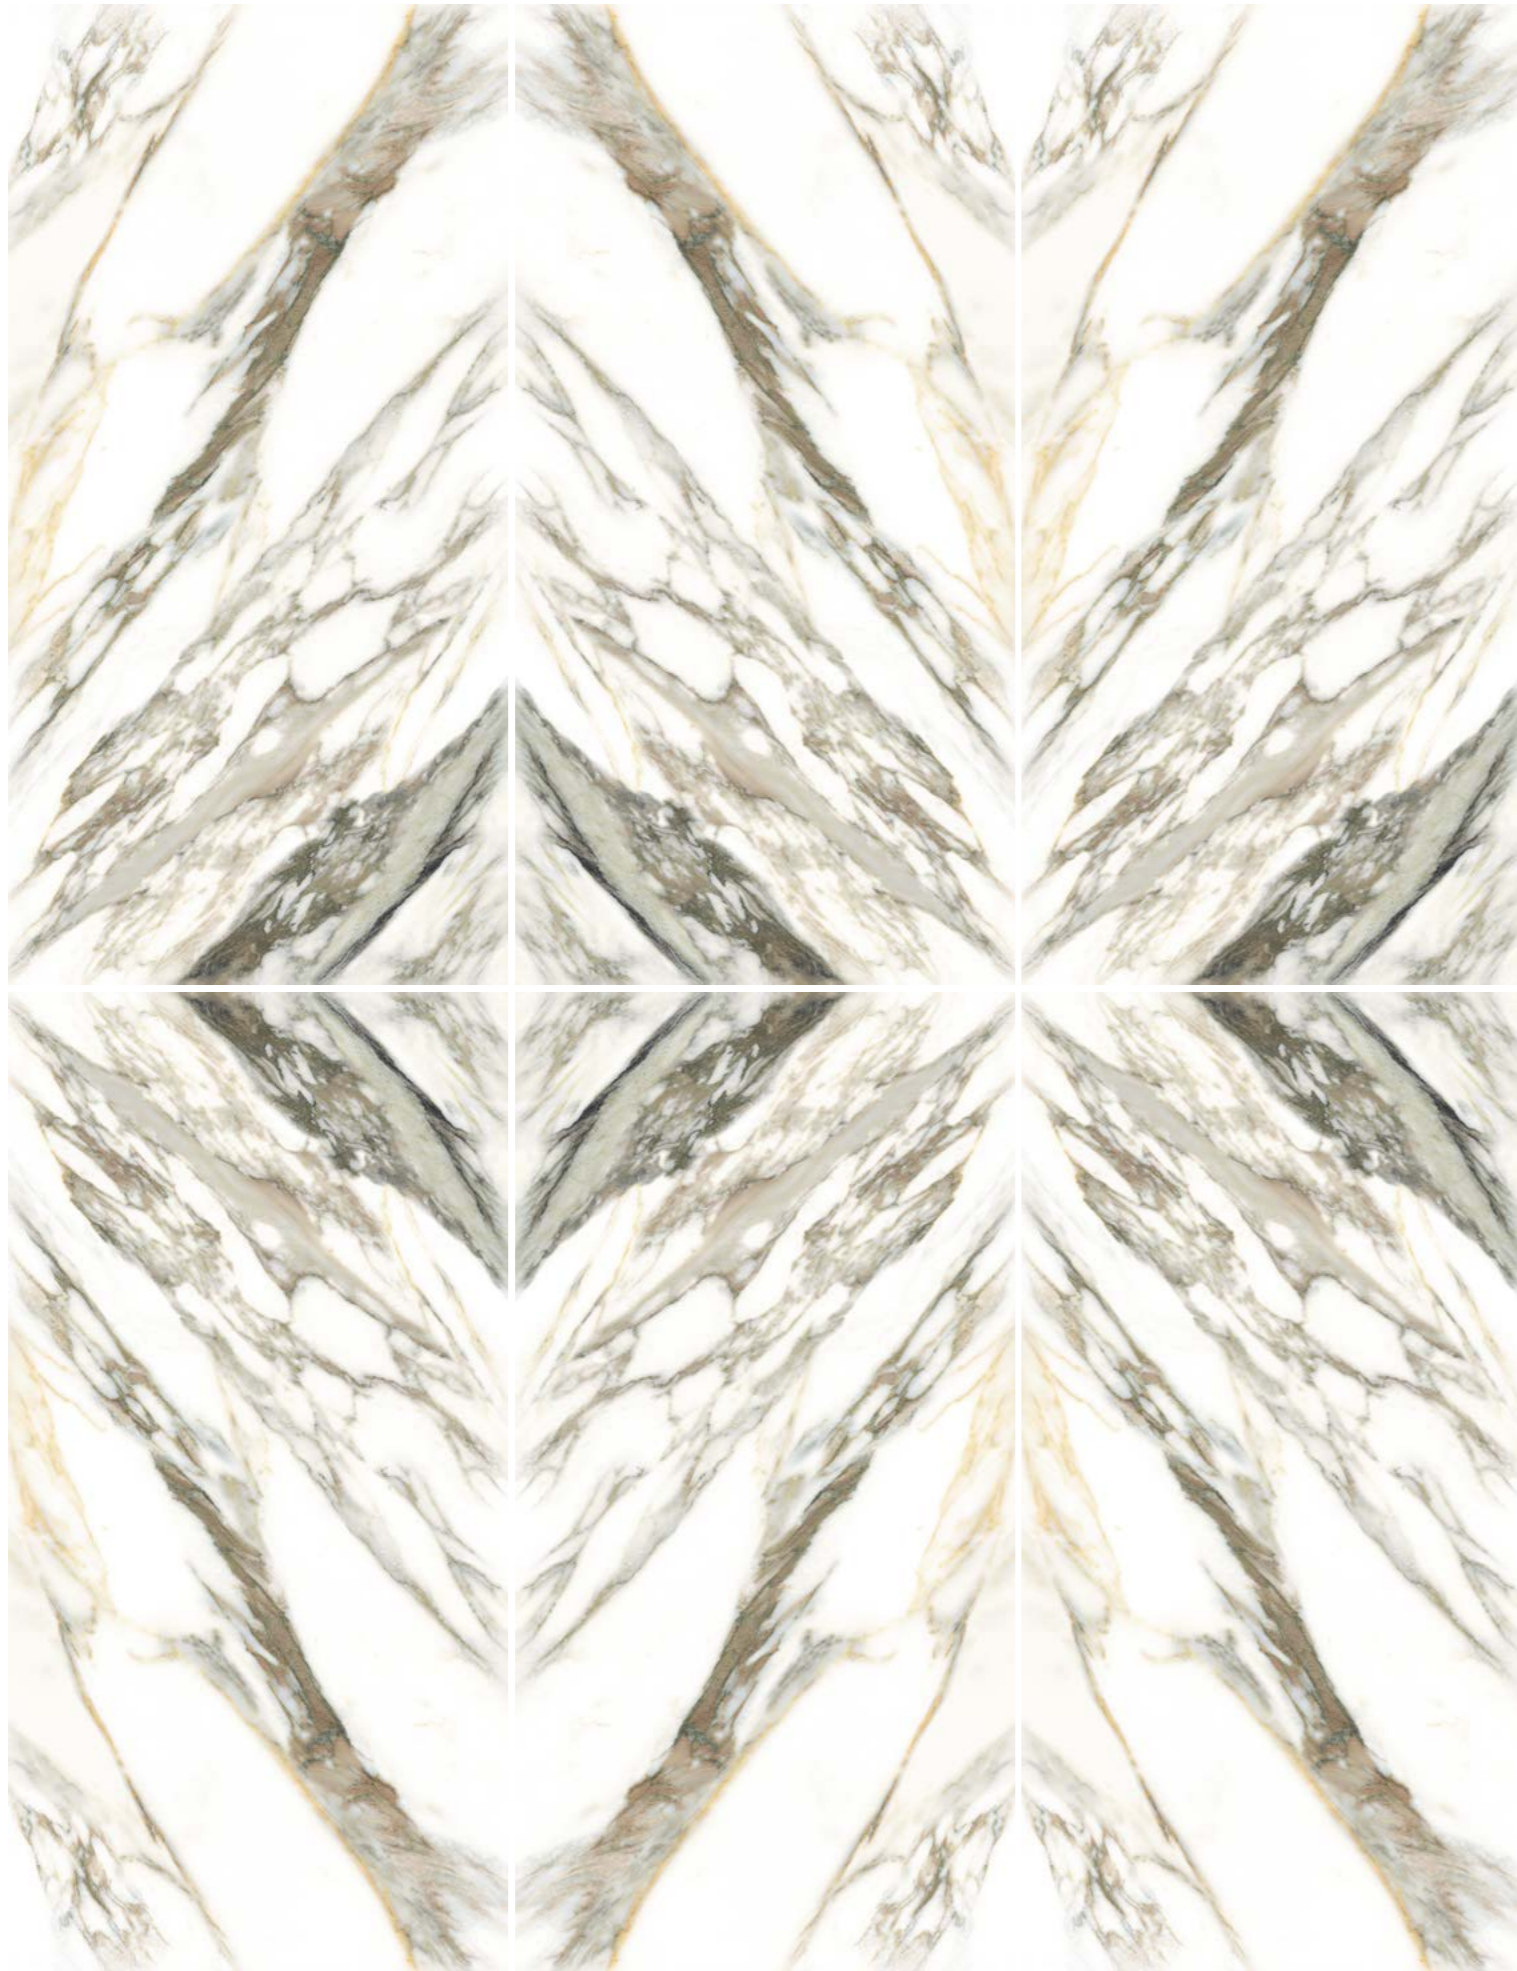

MACCHIA VECCHIA 4D

MACCHIA VECCHIA is the outcome of a quest to create a collection with a white surface crisscrossed by strong grey and gold veins that emulates Carrara marble. It unites the beauty of Carrara's singular design with the advantages of cutting-edge 4D technology, capable of lending the tiles a silky natural feel in combination with a Premium Polished finish—the most mirror-like shine in the Museum range. This finish is available in a 180x100cm or 100x100cm format, while the 75.5x151cm and 60x120cm tiles come in a Natural or Polished finish. Thanks to the broad range of tiles in the collection, a high degree of versatility is ensured through multiple different combinations that always stand out for their deluxe elegance.

Gold

Dimensions / Dimensiones

12 patterns
Shade variation: V2
Thickness: 8 mm

10 patterns
Shade variation: V2
Thickness: 8 mm

References / Referencias

25914	MACCHIA VECCHIA/100X180/P	M76
25918	MACCHIA VECCHIA NT/100X180/C/R	M75
25913	MACCHIA VECCHIA/100X100/P	M70
25917	MACCHIA VECCHIA NT/100X100/C/R	M69

Dimensions / Dimensiones

18 patterns
Shade variation: V2
Thickness: 12mm

20 patterns
Shade variation: V2
Thickness: 11,5mm

TRAP./34,5x15

34,5 × 15 cm
13,6 × 5,9"

References / Referencias

25922	MACCHIA VECCHIA/75,5X151/EP	M58
25923	MACCHIA VECCHIA NT/75,5X151/R	M59
25920	MACCHIA VECCHIA/60X120/EP	M40
25921	MACCHIA VECCHIA NT/60X120/R	M66
26314	TRAP.MACCHIA VECCHIA/34,5X15/EP	U28
26315	TRAP.MACCHIA VECCHIA/34,5X15/NAT	U28

BM MACCHIA VECCHIA A /75,5X151/EP - BM MACCHIA VECCHIA B /75,5X151/EP - SHERWOOD HONEY 95X150/NAT/ - MACCHIA VECCHIA/75,5X151/EPR

BOOK MATCH MACCHIA VECCHIA — Gold

Colors / Colores

Gold

Finishes / Acabados