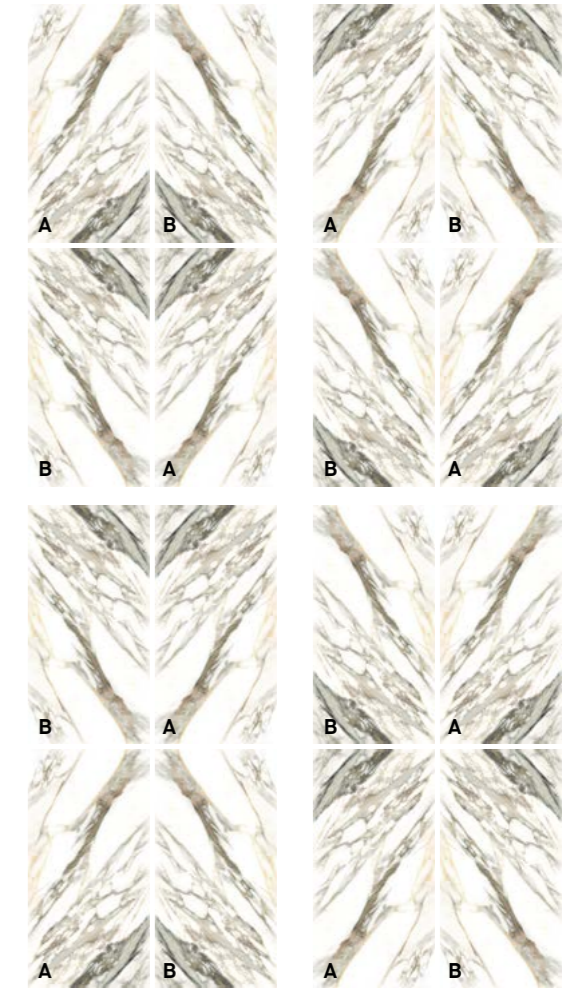

Gold

Dimensions / Dimensiones

12 patterns
Shade variation: V2
Thickness: 8 mm

10 patterns
Shade variation: V2
Thickness: 8 mm

References / Referencias

25914	MACCHIA VECCHIA/100X180/P	M76
25918	MACCHIA VECCHIA NT/100X180/C/R	M75
25913	MACCHIA VECCHIA/100X100/P	M70
25917	MACCHIA VECCHIA NT/100X100/C/R	M69

Dimensions / Dimensiones

18 patterns
Shade variation: V2
Thickness: 12mm

20 patterns
Shade variation: V2
Thickness: 11,5mm

TRAP./34,5x15

34,5 × 15 cm
13,6 × 5,9"

References / Referencias

25922	MACCHIA VECCHIA/75,5X151/EP	M58
25923	MACCHIA VECCHIA NT/75,5X151/R	M59
25920	MACCHIA VECCHIA/60X120/EP	M40
25921	MACCHIA VECCHIA NT/60X120/R	M66
26314	TRAP.MACCHIA VECCHIA/34,5X15/EP	U28
26315	TRAP.MACCHIA VECCHIA/34,5X15/NAT	U28

BM MACCHIA VECCHIA A /75,5X151/EP - BM MACCHIA VECCHIA B /75,5X151/EP - SHERWOOD HONEY 95X150/NAT/ - MACCHIA VECCHIA/75,5X151/EPR

BOOK MATCH MACCHIA VECCHIA — Gold

Colors / Colores

Gold

Finishes / Acabados

Polished (EP)

Book Match

Dimensions / Dimensiones

75,5 × 151 cm
29.7 × 59.4"

1 patterns
Shade variation: V2
Thickness: 12mm

References / Referencias

26596 BM MACCHIA VECCHIA A/75,5X151/EP M35
26597 BM MACCHIA VECCHIA B/75,5X151/EP M35