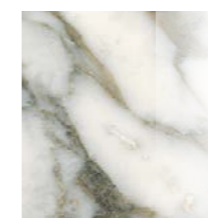

MACCHIA VECCHIA 4D

MACCHIA VECCHIA is the outcome of a quest to create a collection with a white surface crisscrossed by strong grey and gold veins that emulates Carrara marble. It unites the beauty of Carrara's singular design with the advantages of cutting-edge 4D technology, capable of lending the tiles a silky natural feel in combination with a Premium Polished finish—the most mirror-like shine in the Museum range. This finish is available in a 180x100cm or 100x100cm format, while the 75.5x151cm and 60x120cm tiles come in a Natural or Polished finish. Thanks to the broad range of tiles in the collection, a high degree of versatility is ensured through multiple different combinations that always stand out for their deluxe elegance.

Premium Polished (P)

Natural (NT)

Colors / Colores

Gold

Finishes / Acabados

Polished (EP)

Natural (NT)

Decors / Decorados

Gold

Dimensions / Dimensiones

12 patterns
Shade variation: V2
Thickness: 8 mm

10 patterns
Shade variation: V2
Thickness: 8 mm

References / Referencias

25914	MACCHIA VECCHIA/100X180/P	M76
25918	MACCHIA VECCHIA NT/100X180/C/R	M75
25913	MACCHIA VECCHIA/100X100/P	M70
25917	MACCHIA VECCHIA NT/100X100/C/R	M69