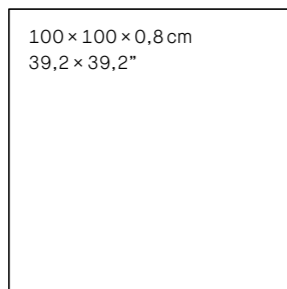

Gold

Dimensions / Dimensiones

12 patterns
Shade variation: V2
Thickness: 8 mm

10 patterns
Shade variation: V2
Thickness: 8 mm

References / Referencias

25914	MACCHIA VECCHIA/100X180/P	M76
25918	MACCHIA VECCHIA NT/100X180/C/R	M75
25913	MACCHIA VECCHIA/100X100/P	M70
25917	MACCHIA VECCHIA NT/100X100/C/R	M69